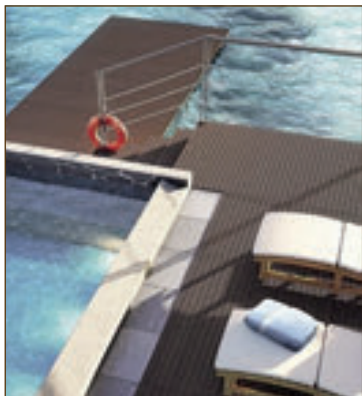

Spoilt for choice

All Best Deck Products are available in four different colour options. Our Composite Wood Deck Planks are Double sided either with a woodgrain or grooved finish. Best Decks products will enhance any area while at the same time add value to the property where it has been installed.