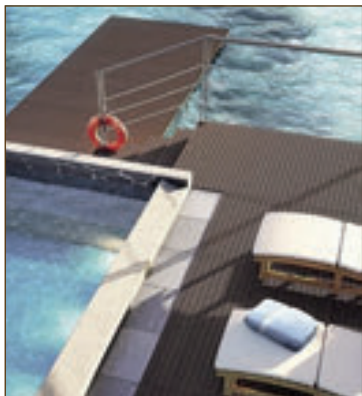

### Spoilt for choice

All Best Deck Products are available in four different colour options. Our Composite Wood Deck Planks are Double sided either with a woodgrain or grooved finish. Best Decks products will enhance any area while at the same time add value to the property where it has been installed.