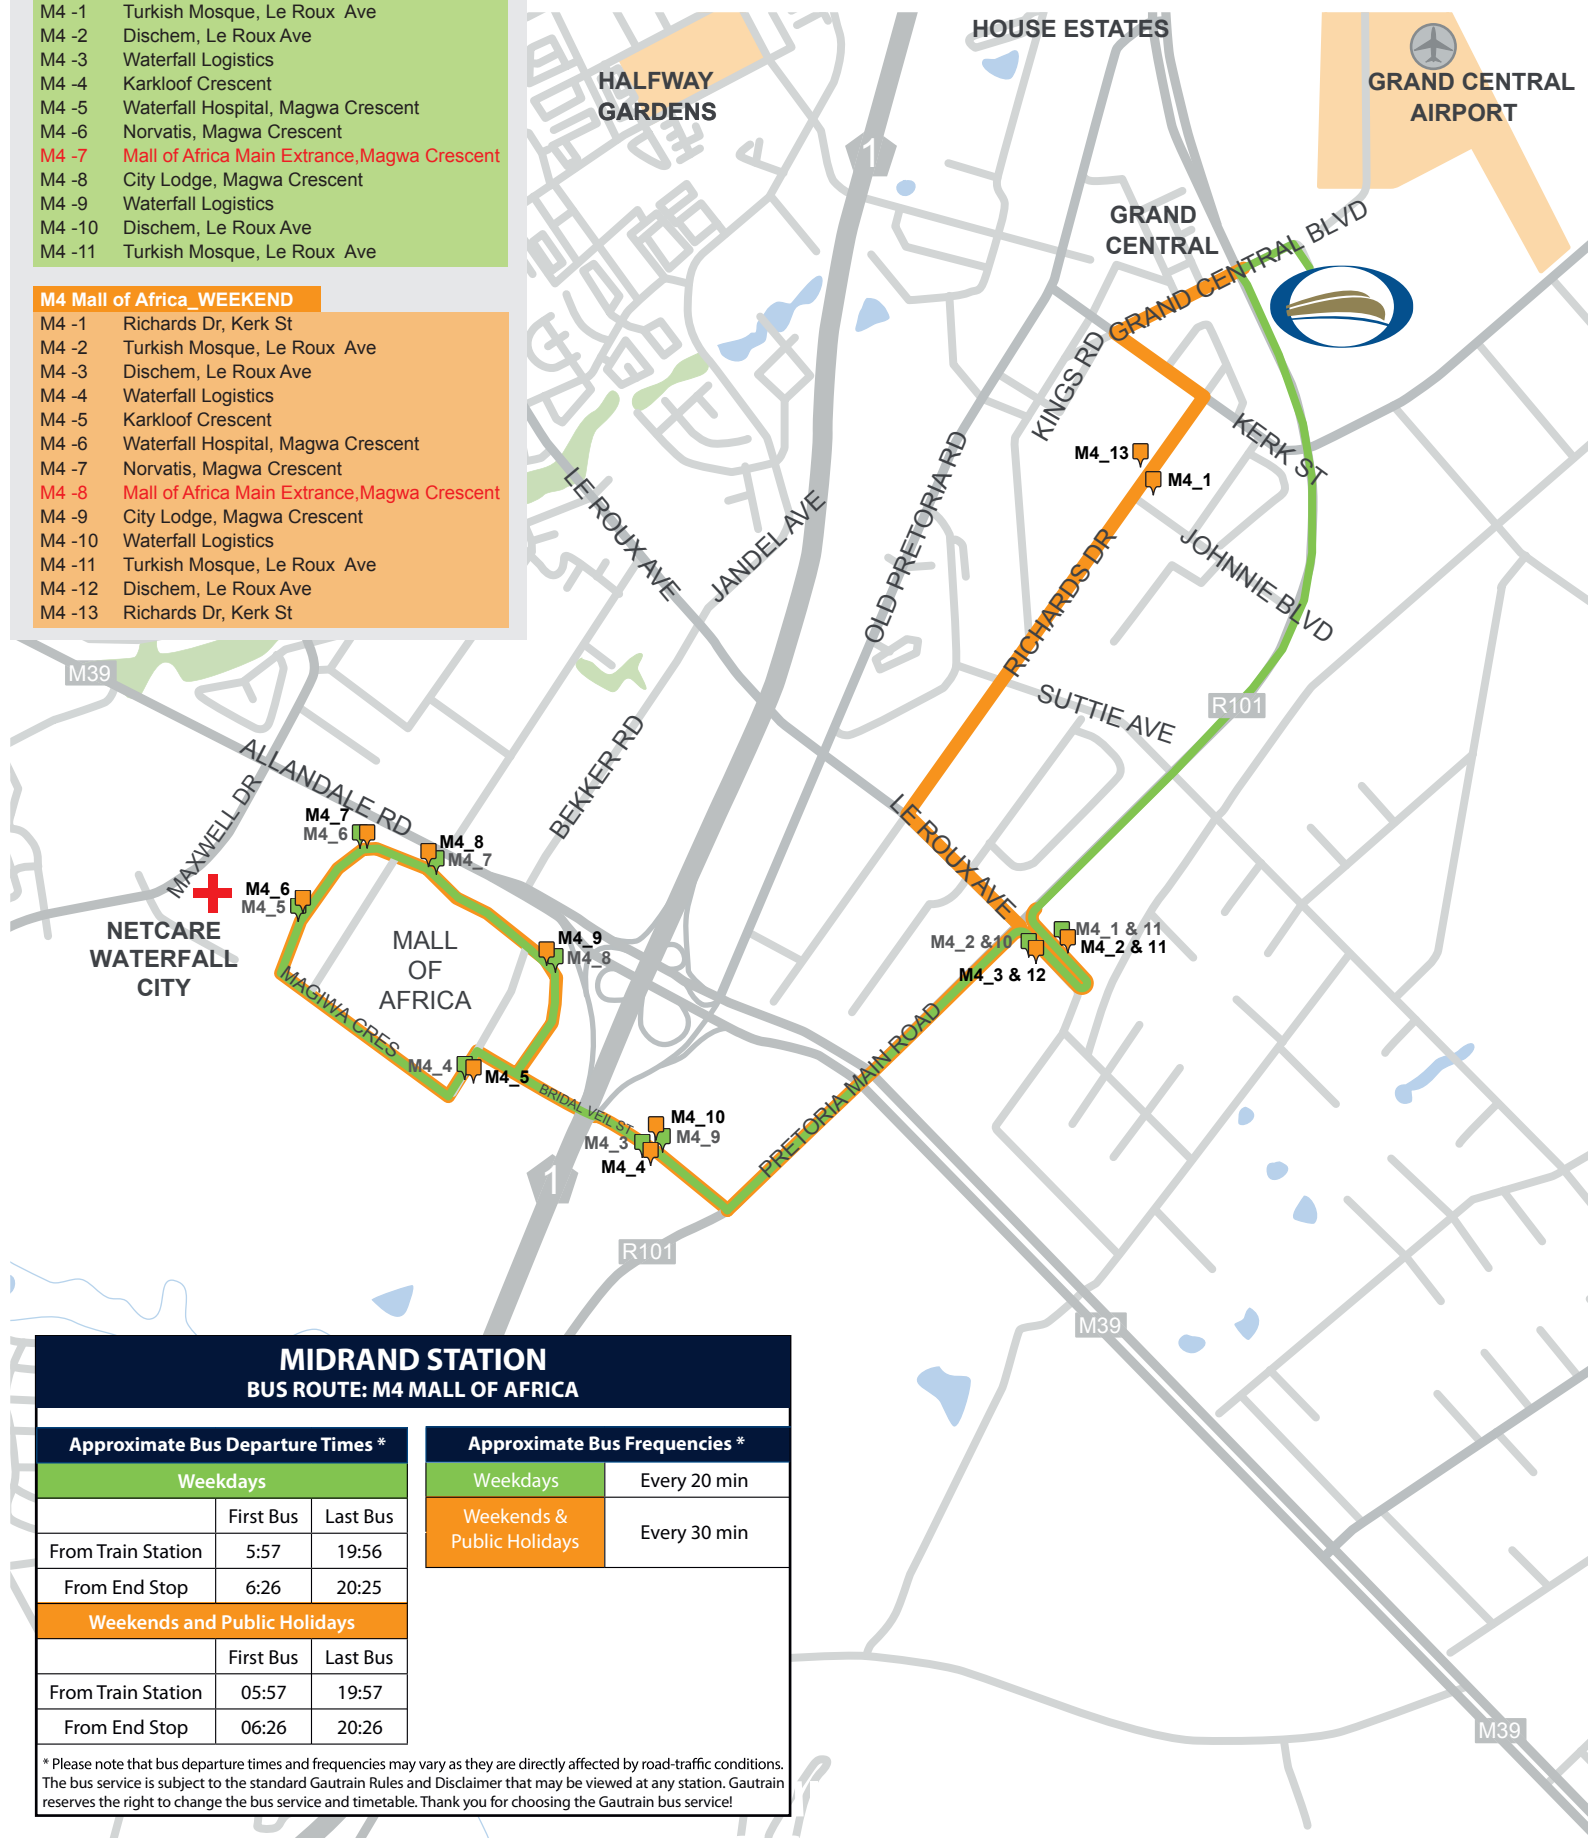

M4 Mall of Africa_WEEKEND

- M4 -1 Richards Dr, Kerk St
- M4 -2 Turkish Mosque, Le Roux Ave
- M4 -3 Dischem, Le Roux Ave
- M4 -4 Waterfall Logistics
- M4 -5 Karkloof Crescent
- M4 -6 Waterfall Hospital, Magwa Crescent
- M4 -7 Norvatis, Magwa Crescent
- **M4 -8 Mall of Africa Main Entrance, Magwa Crescent**
- M4 -9 City Lodge, Magwa Crescent
- M4 -10 Waterfall Logistics
- M4 -11 Turkish Mosque, Le Roux Ave
- M4 -12 Dischem, Le Roux Ave
- M4 -13 Richards Dr, Kerk St

Indicative Departure Times

From Midrand Station	From Mall of Africa	From Midrand Station	From Mall of Africa
05:57	06:26	05:57	06:26
06:17	06:46	06:27	06:56
06:37	07:06	06:57	07:26
06:57	07:26	07:27	07:56
07:17	07:46	07:57	08:26
07:37	08:06	08:27	08:56
07:57	08:26	08:57	09:26
08:17	08:46	09:27	09:56
08:37	09:06	09:57	10:26
08:57	09:26	10:27	10:56
09:17	09:46	10:57	11:26
09:35	10:04	11:27	11:56
09:55	10:24	11:57	12:26
10:15	10:44	12:27	12:56
10:35	11:04	12:57	13:26
10:55	11:24	13:27	13:56
11:15	11:44	13:57	14:26
11:35	12:04	14:27	14:56
11:55	12:24	14:57	15:26
12:15	12:44	15:27	15:56
12:44	13:13	15:57	16:26
13:04	13:33	16:27	16:56
13:24	13:53	16:57	17:26
13:44	14:13	17:27	17:56
14:04	14:33	17:57	18:26
14:24	14:53	18:27	18:56
14:44	15:13	18:57	19:26
15:04	15:33	19:27	19:56
15:24	15:53	19:57	20:26
15:44	16:13		
16:04	16:33		
16:24	16:53		
16:44	17:13		
17:04	17:33		
17:24	17:53		
17:44	18:13		
18:04	18:33		
18:24	18:53		
18:44	19:13		
19:14	19:43		
19:36	20:05		
19:56	20:25		

MIDRAND STATION BUS ROUTE: M4 MALL OF AFRICA		
Approximate Bus Departure Times *		
Weekdays		
	First Bus	Last Bus
From Train Station	5:57	19:56
From End Stop	6:26	20:25
Weekends and Public Holidays		
	First Bus	Last Bus
From Train Station	05:57	19:57
From End Stop	06:26	20:26
Approximate Bus Frequencies *		
Weekdays	Every 20 min	
Weekends & Public Holidays	Every 30 min	

* Please note that bus departure times and frequencies may vary as they are directly affected by road-traffic conditions. The bus service is subject to the standard Gautrain Rules and Disclaimer that may be viewed at any station. Gautrain reserves the right to change the bus service and timetable. Thank you for choosing the Gautrain bus service!

SMS "ALERT" to 32693 for service updates direct to your mobile (first SMS costs R1, free thereafter).
CUSTOMER CARE LINE: 0800 GAUTRAIN (428 87246) or www.gautrain.co.za | www.gautrain.mobi
Get the Gautrain App for Apple, Android and BlackBerry